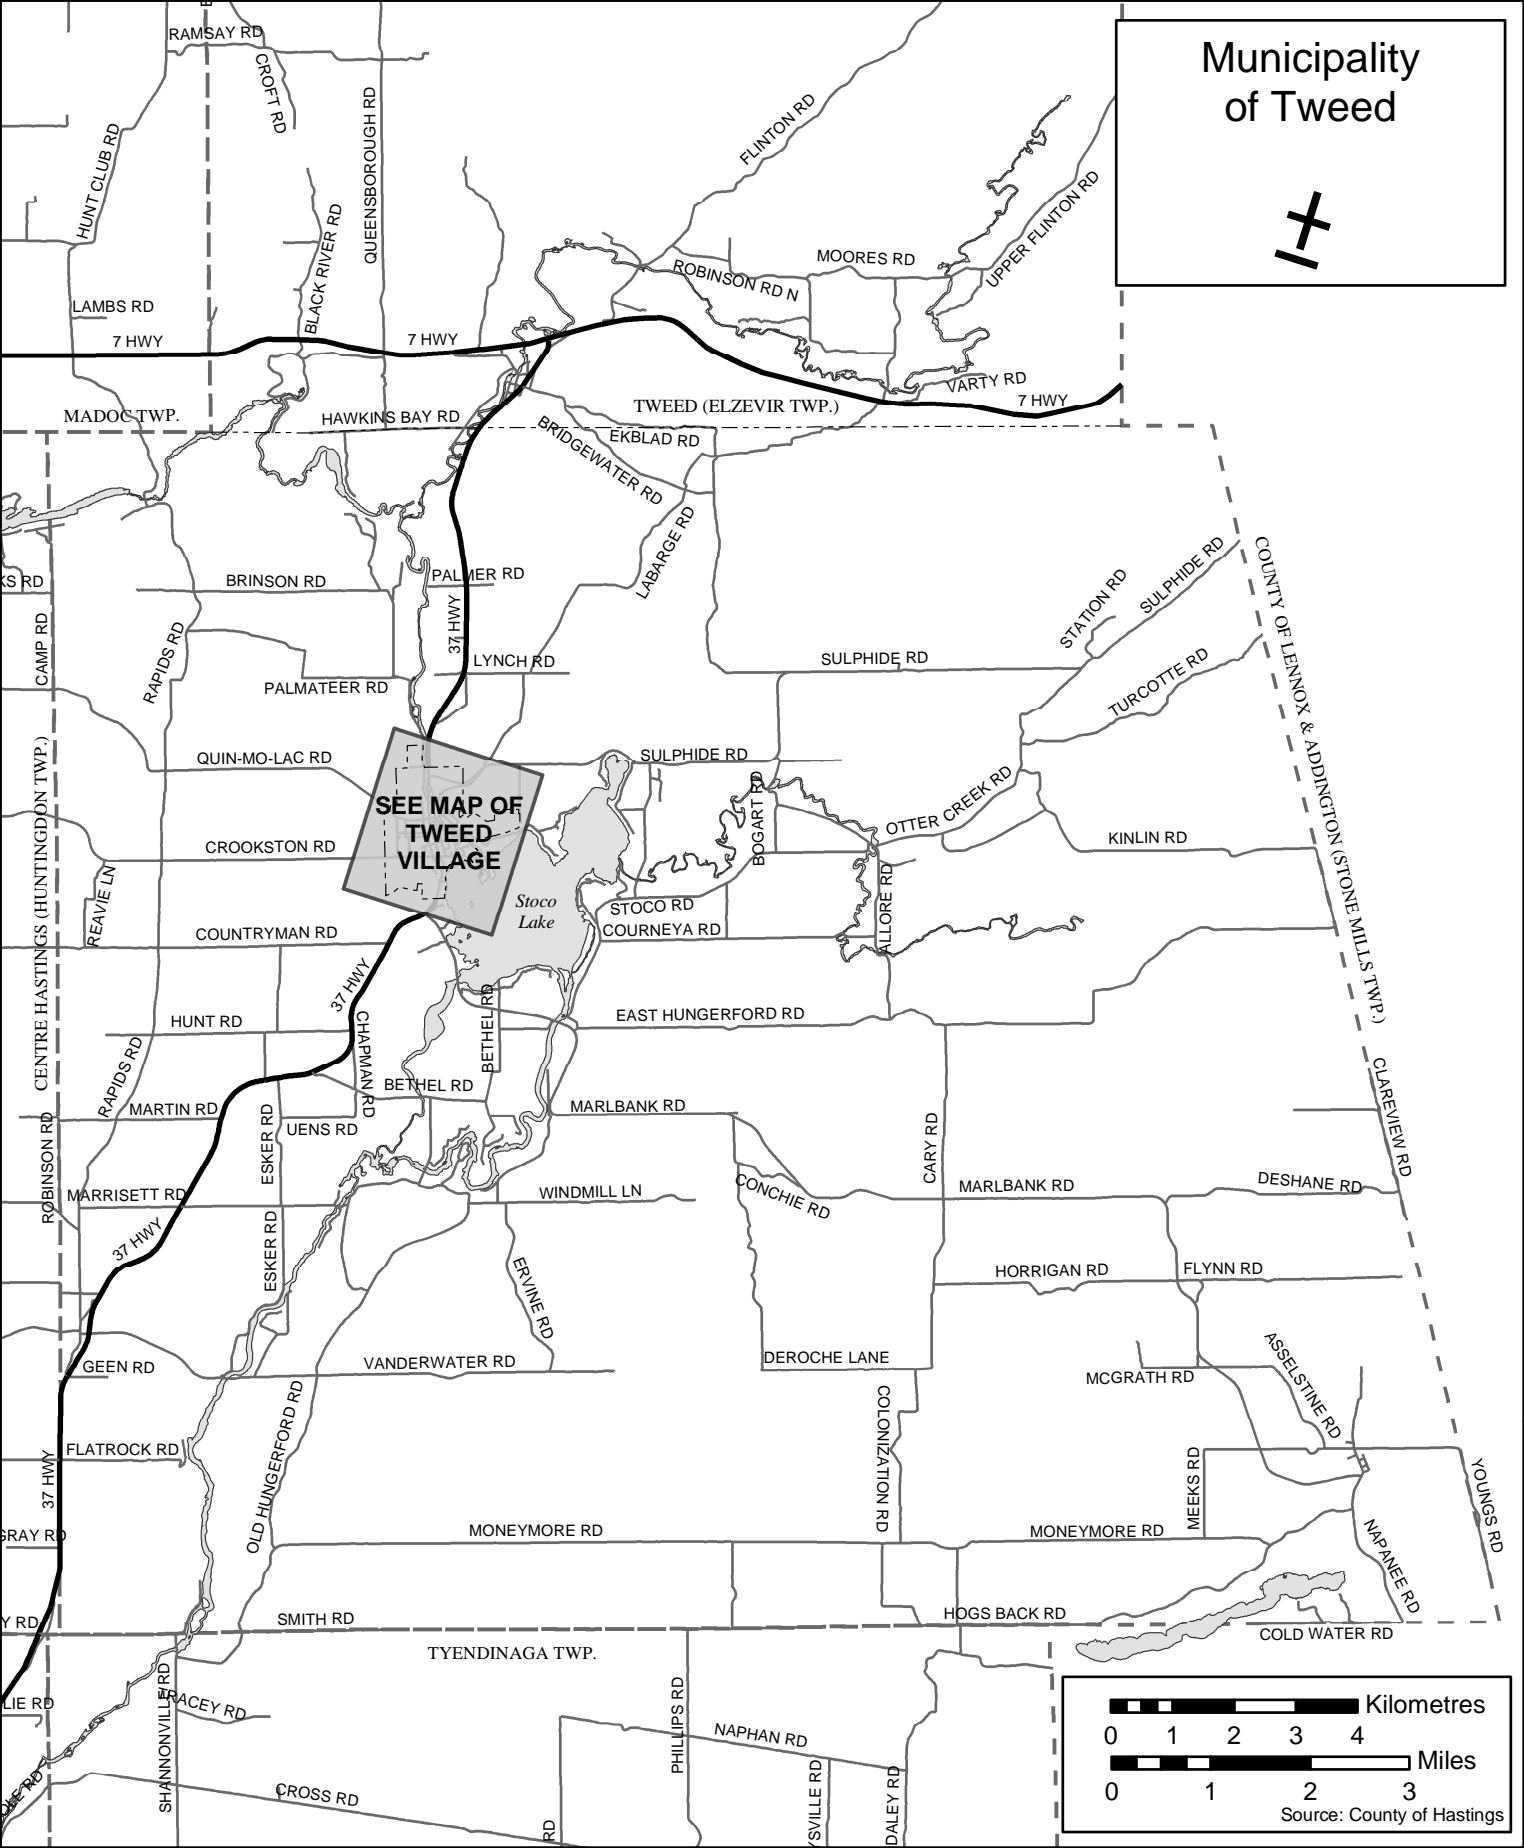

Municipality of Tweed

**SEE MAP OF
TWEED
VILLAGE**

Stoco Lake

Kilometres

0 1 2 3 4

Miles

0 1 2 3

Source: County of Hastings